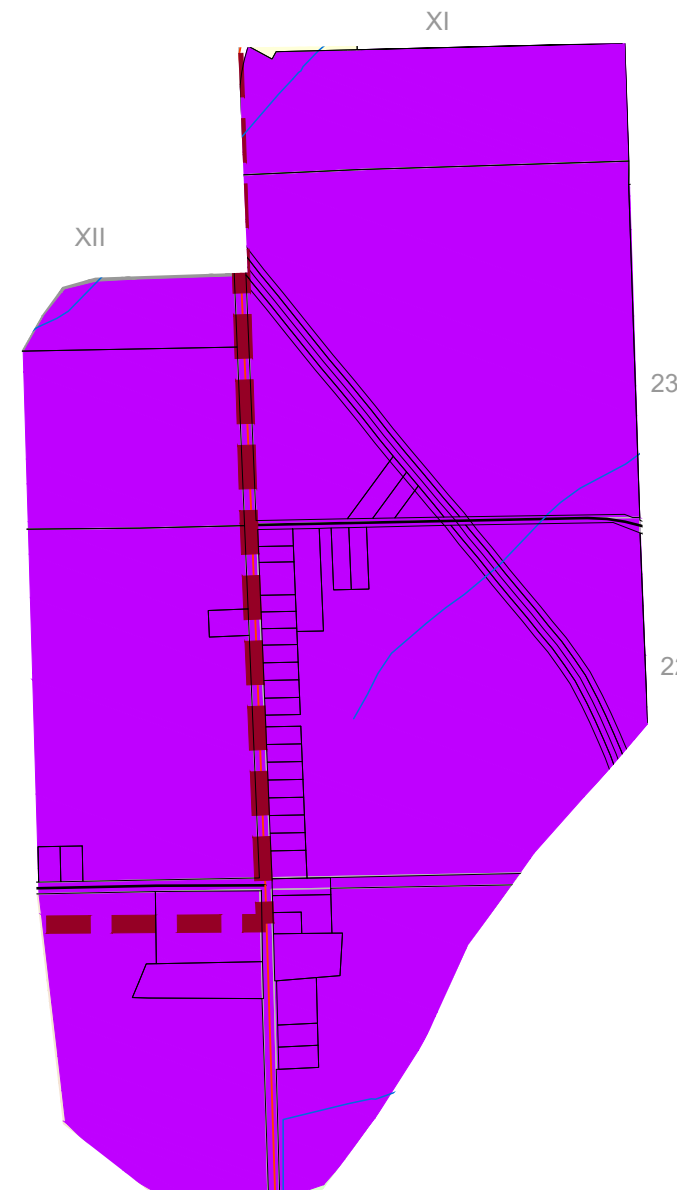

Township of  
Otonabee-South Monaghan  
Official Plan  
Schedule "A" Land Use Plan  
MAP No. 12

Scale 1:12,500

LEGEND

Hamlet	
Existing Residential	
Shoreline	
Commercial	
Employment Areas	
Aggregate Resource	
Agricultural	
Rural	
Recreation/Conservation	
Environmental Protection	
Environmental Protection/ Provincially Significant Wetland	
First Nations	
Waste Disposal	
Waste Disposal (Landfill) Area of Influence	
Urban Fringe Area (Refer to Section 5.1.2)	
Provincial Highway	
County Road	
Municipal Roads Assumed	
Municipal Roads Unassumed	
Private Road	
Other Roads	

Keene

Assumption