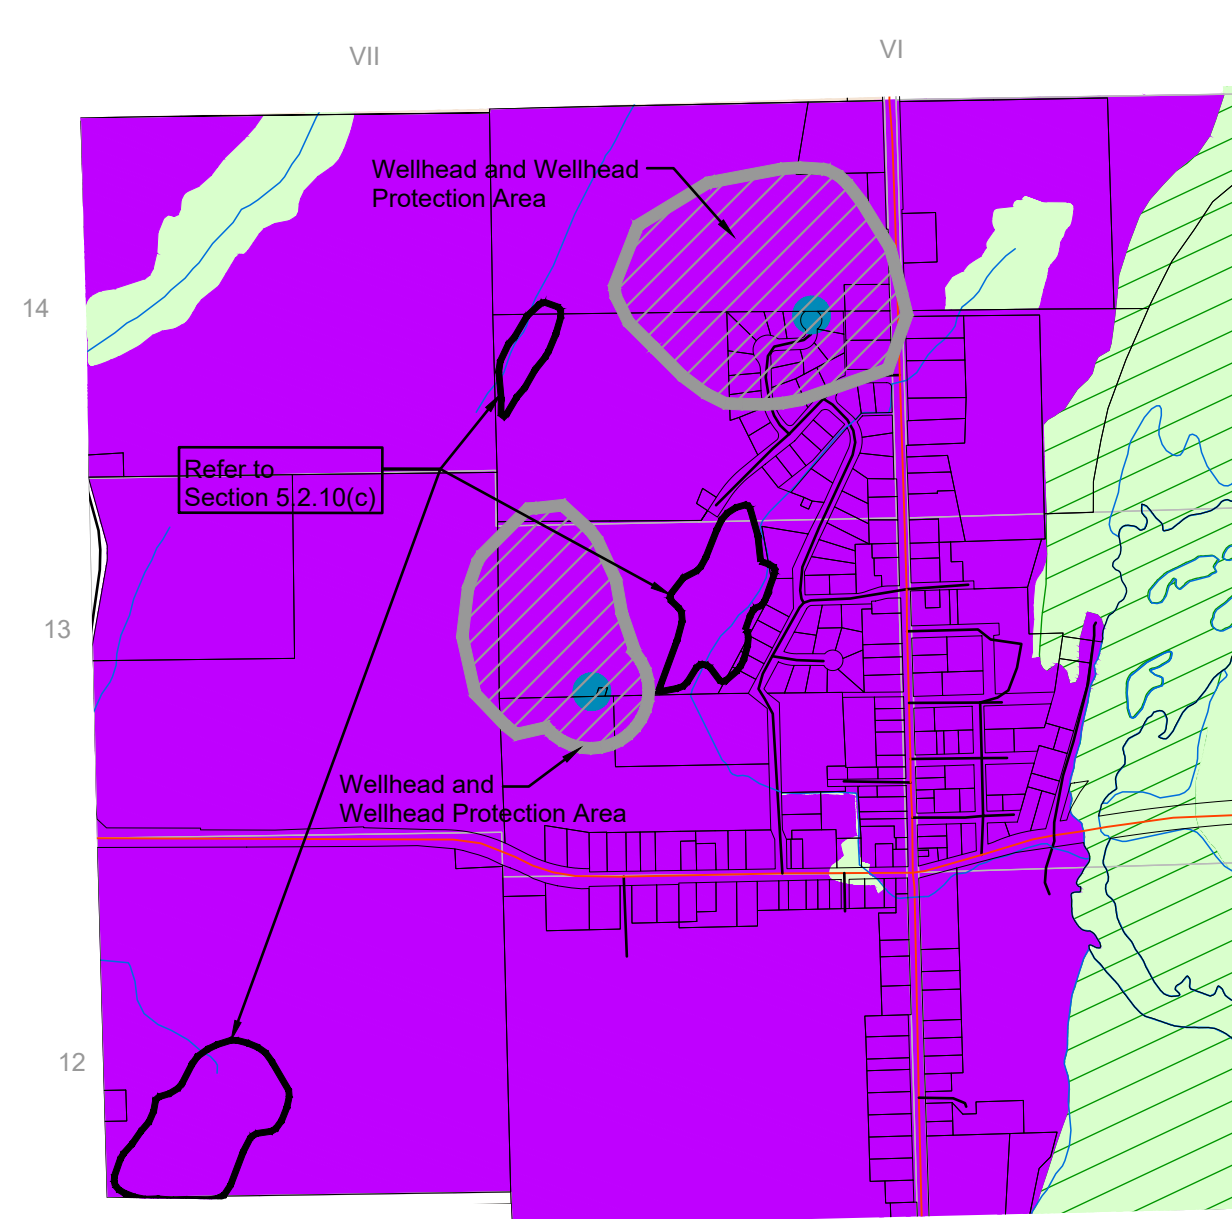

Township of  
Otonabee-South Monaghan  
Official Plan  
Schedule "A" Land Use Plan  
MAP No. 12

Scale 1:12,500

LEGEND

Hamlet	
Existing Residential	
Shoreline	
Commercial	
Employment Areas	
Aggregate Resource	
Agricultural	
Rural	
Recreation/Conservation	
Environmental Protection	
Environmental Protection/ Provincially Significant Wetland	
First Nations	
Waste Disposal	
Waste Disposal (Landfill) Area of Influence	
Urban Fringe Area (Refer to Section 5.1.2)	
Provincial Highway	
County Road	
Municipal Roads Assumed	
Municipal Roads Unassumed	
Private Road	
Other Roads	

Keene

Assumption