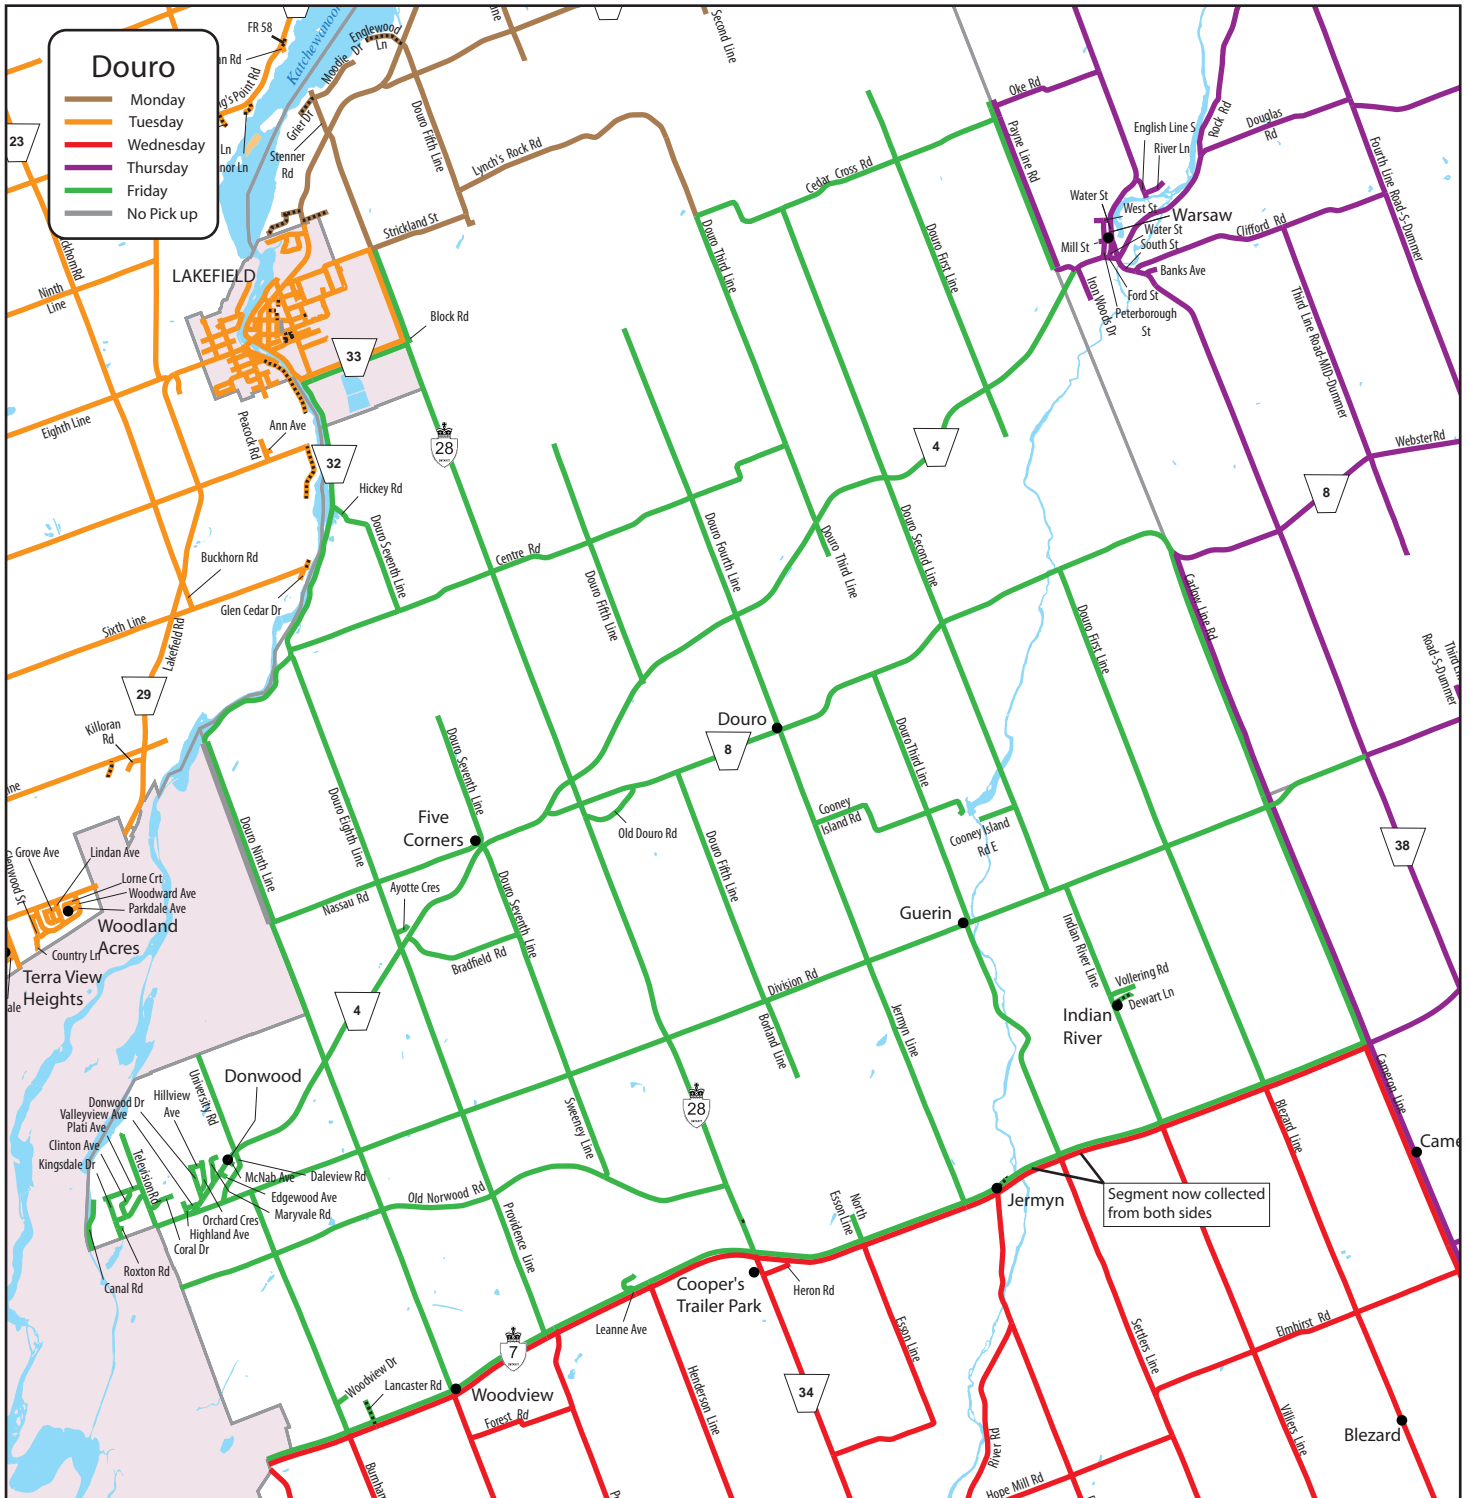

County of Peterborough Friday Collection